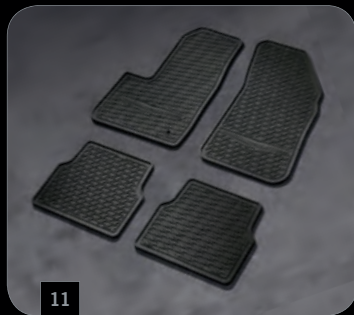

GET PACKED FOR THE STREETS, SLOPES, STREAM, AND EVERYTHING IN BETWEEN.

1. REMOVABLE ROOF RACK.

These brushed aluminum bars expand cargo-carrying capacity and accommodate all our sport and cargo carriers.

2. ROOF BOX CARGO CARRIER.

Helps keep cargo dry and secure in any weather. Available in two sizes and mounts to Removable Roof Rack.⁽¹⁾

3. ROOF-MOUNT SKI AND SNOWBOARD CARRIER.⁽²⁾

Holds up to six pairs of skis, four snowboards, or a combination of the two. Features silver anodized aluminum construction, corrosion-resistant lock covers, and either-side opening for easy loading and unloading. Mounts to Removable Roof Rack.⁽¹⁾

4. ROOF-MOUNT CANOE CARRIER.⁽²⁾

Fully adjustable carrier with latching nylon straps holds one canoe and easily mounts to Removable Roof Rack.⁽¹⁾

5. ROOF-MOUNT WATER SPORTS CARRIER.⁽²⁾

Transports most kayaks, sailboards, or surfboards with flat or curved hulls. Latching, push-button nylon strap attachment holds watercraft securely in place. Mounts to Removable Roof Rack.⁽¹⁾

6. ROOF-MOUNT BIKE CARRIERS.⁽²⁾

Our bike carriers feature extra-large rubber inserts to help protect bike surfaces. The Fork-Mount style carries one bike securely by the front fork and rear wheel. The Upright style carries one bike locked by the frame with both wheels secured. Carriers can be mounted to Removable Roof Rack.⁽¹⁾

7. FRONT END COVER.

Helps protect the front end from insects and road spray. Designed with license plate opening.

8. VEHICLE COVER.

For protection against UV rays, dirt and other pollutants. This contoured cover features double-stitched seams and is constructed of a premium material that is washable, breathable, and water-resistant.

9. MOLDED CARGO TRAY.⁽²⁾

Fits in the rear cargo area to help protect carpeting. Removes easily for cleaning and features a skid-resistant bottom.

10. PREMIUM CARPET FLOOR MATS.

Premium mats feature plush 24-oz nylon carpet. Rubber-nibbed backing with driver's side positive retention helps keep mats in place. Available in Medium Pebble Beige or Dark Slate Gray (shown).

11. SLUSH MATS.

These heavy-duty mats feature deep grooves that help prevent water, snow, and mud from spilling onto the carpet. Available in Medium Pebble Beige or Dark Slate Gray (shown).

12. ROADSIDE SAFETY KIT.

Designed to be a valuable asset in a roadside emergency. Kit includes safety flashlight, fleece blanket, six-gauge jumper cables, safety triangle, flat and Phillips screwdrivers, pliers, two bungee cords, and gloves.

⁽¹⁾Sold separately.

⁽²⁾Properly secure all cargo.

CHECK US OUT AT MOPAR.COM