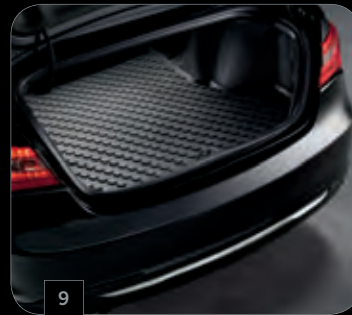

GET PACKED FOR THE STREETS, SLOPES, STREAM, AND EVERYTHING IN BETWEEN.

1. REMOVABLE ROOF RACK.

These brushed aluminum bars expand cargo-carrying capacity and accommodate all our sport and cargo carriers.

2. ROOF BOX CARGO CARRIER.

Helps keep cargo dry and secure in any weather. Available in two sizes and mounts to Removable Roof Rack.⁽¹⁾

3. ROOF-MOUNT SKI AND SNOWBOARD CARRIER.⁽²⁾

Holds up to six pairs of skis, four snowboards, or a combination of the two. Features silver anodized aluminum construction, corrosion-resistant lock covers, and either-side opening for easy loading and unloading. Mounts to Removable Roof Rack.⁽¹⁾

4. ROOF-MOUNT CANOE CARRIER.⁽²⁾

Fully adjustable carrier with latching nylon straps holds one canoe and easily mounts to Removable Roof Rack.⁽¹⁾

5. ROOF-MOUNT WATER SPORTS CARRIER.⁽²⁾

Transports most kayaks, sailboards, or surfboards with flat or curved hulls. Latching, push-button nylon strap attachment holds watercraft securely in place. Mounts to Removable Roof Rack.⁽¹⁾

6. ROOF-MOUNT BIKE CARRIERS.⁽²⁾

Our bike carriers feature extra-large rubber inserts to help protect bike surfaces. The Fork-Mount style carries one bike securely by the front fork and rear wheel. The Upright style carries one bike locked by the frame with both wheels secured. Carriers can be mounted to Removable Roof Rack.⁽¹⁾

7. FRONT END COVER.

Helps protect the front end from insects and road spray. Designed with license plate opening.

8. VEHICLE COVER.

For protection against UV rays, dirt and other pollutants. This contoured cover features double-stitched seams and is constructed of a premium material that is washable, breathable, and water-resistant.

9. MOLDED CARGO TRAY.⁽²⁾

Fits in the rear cargo area to help protect carpeting. Removes easily for cleaning and features a skid-resistant bottom.

10. PREMIUM CARPET FLOOR MATS.

Premium mats feature plush 24-oz nylon carpet. Rubber-nibbed backing with driver's side positive retention helps keep mats in place. Available in Medium Pebble Beige or Dark Slate Gray (shown).

11. SLUSH MATS.

These heavy-duty mats feature deep grooves that help prevent water, snow, and mud from spilling onto the carpet. Available in Medium Pebble Beige or Dark Slate Gray (shown).

12. ROADSIDE SAFETY KIT.

Designed to be a valuable asset in a roadside emergency. Kit includes safety flashlight, fleece blanket, six-gauge jumper cables, safety triangle, flat and Phillips screwdrivers, pliers, two bungee cords, and gloves.

⁽¹⁾Sold separately.

⁽²⁾Properly secure all cargo.

CHECK US OUT AT MOPAR.COM