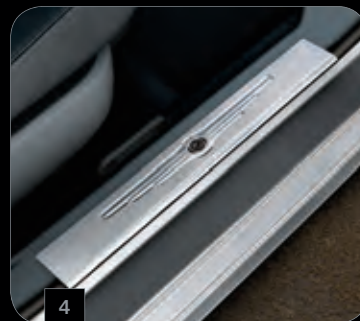

SHOWN ON COVER: REMOVABLE ROOF RACK, AND SPORT UTILITY BARS.